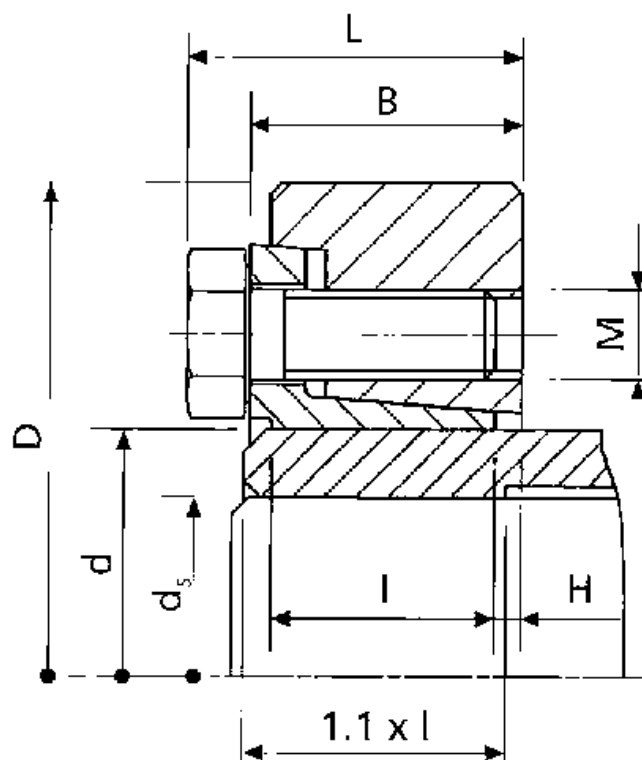

Article number: 437900090

Description: Rota-fix shaft-hub connection SA 90

Measures

| | | | |
|-------------|---------|-------------------------------|--------|
| B mm | = 38.0 | M mm | = M10 |
| d H8 mm | = 90 | T N m torque | = 5500 |
| D mm | = 155.0 | Ts N m bolt tightening torque | = 60 |
| ds mm | = 65 | | |
| F kN torque | = 169 | | |
| H | = 4.0 | | |
| I mm | = 31.5 | | |
| L mm | = 45.0 | | |